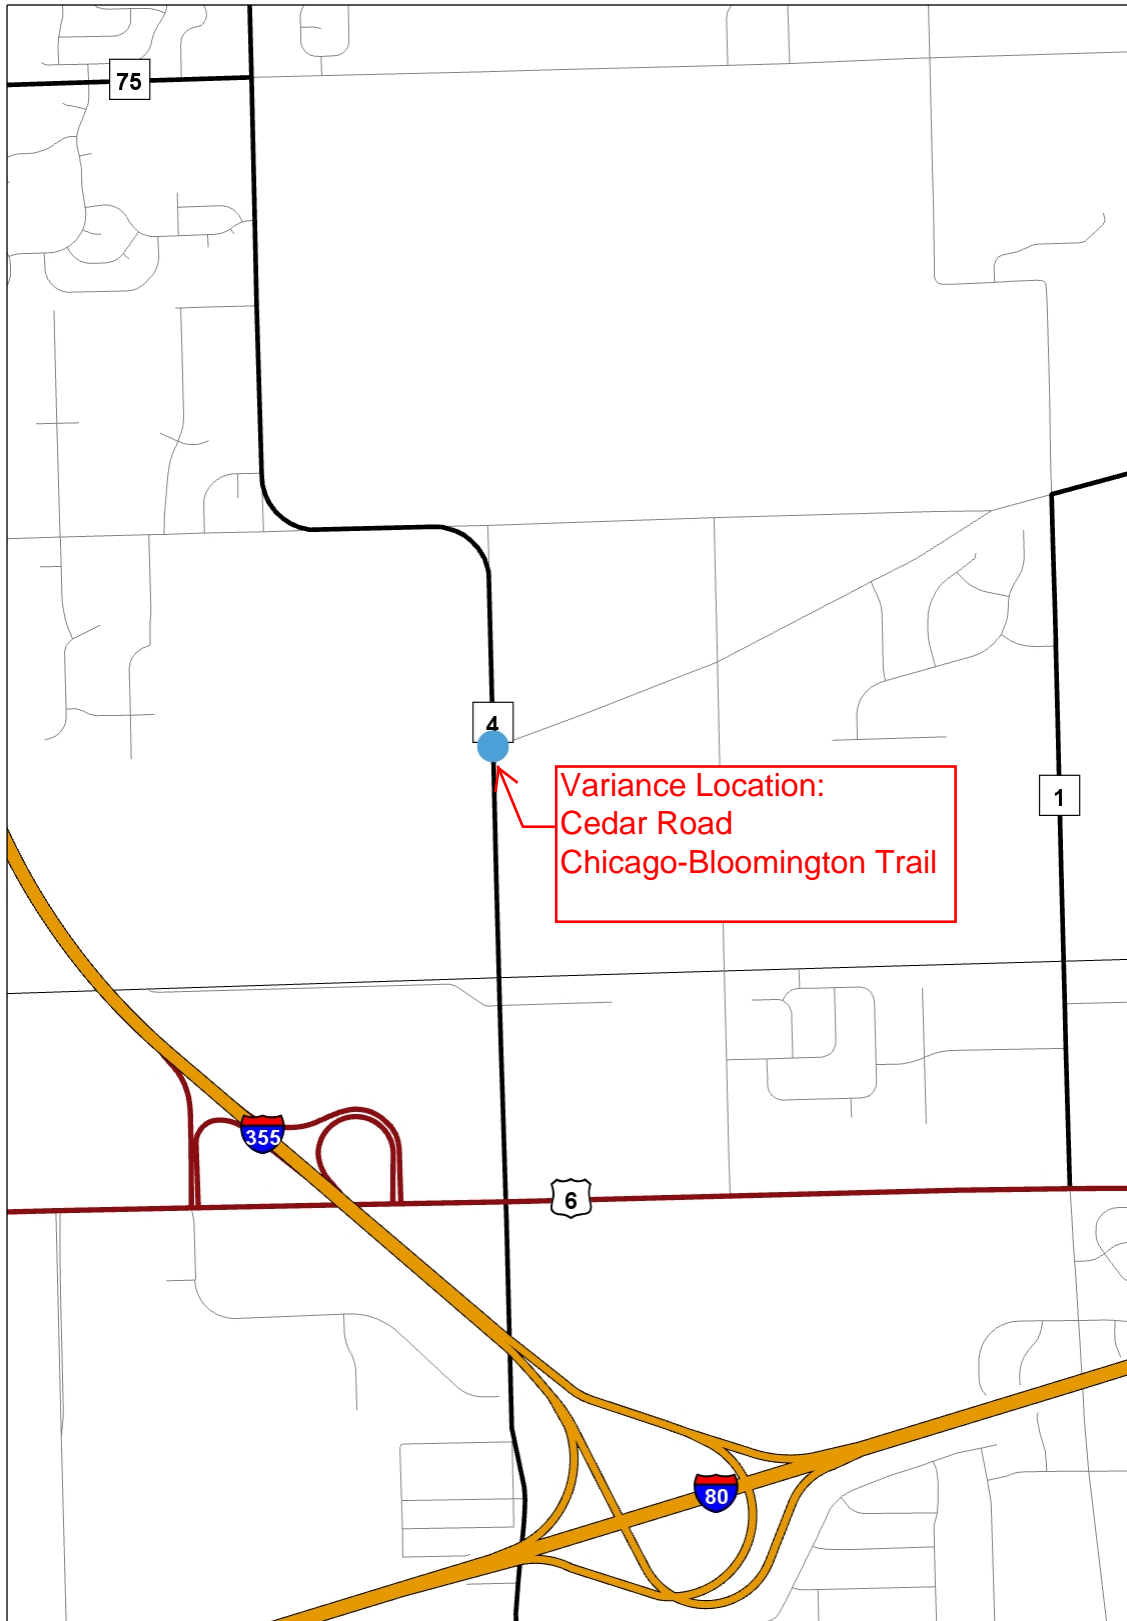

Exhibit A

Variance Location:
Cedar Road
Chicago-Bloomington Trail

Legend

- Roadways
 - Federal (Yellow line)
 - State (Red line)
 - County (Black line)
 - Local and Private (Grey line)
- Surrounding Counties (White box with black border)
- Townships (White box with grey border)

Notes

Date: 2/19/2019

1: 36,112

0 0.57 1.14 Miles

Projection

WGS_1984_Web_Mercator_Auxiliary_Sphere

Disclaimer of Warranties and Accuracy of Data: Although the data developed by Will County for its maps, websites, and Geographic Information System has been produced and processed from sources believed to be reliable, no warranty, expressed or implied, is made regarding accuracy, adequacy, completeness, legality, reliability or usefulness of any information. This disclaimer applies to both isolated and aggregate uses of the information. The County and elected officials provide this information on an "as is" basis. All warranties of any kind, express or implied, including but not limited to the implied warranties of merchantability, fitness for a particular purpose, freedom from contamination by computer viruses or hackers and non-infringement of proprietary rights are disclaimed. Changes may be periodically made to the information herein; these changes may or may not be incorporated in any new version of the publication. If you have obtained information from any of the County web pages from a source other than the County pages, be aware that electronic data can be altered subsequent to original distribution. Data can also quickly become out of date. It is recommended that careful attention be paid to the contents of any data, and that the originator of the data or information be contacted with any questions regarding appropriate use. Please direct any questions or issues via email to gis@willcountyillinois.com.